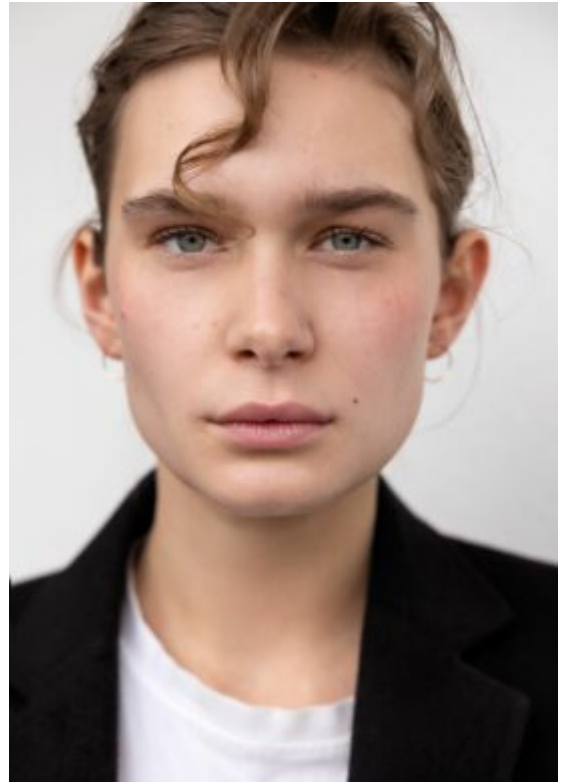

TRUE MODELS

Jagoda Lupicka

177.5 | 82.5 / 61 / 90 / 39 | Blond / Blue