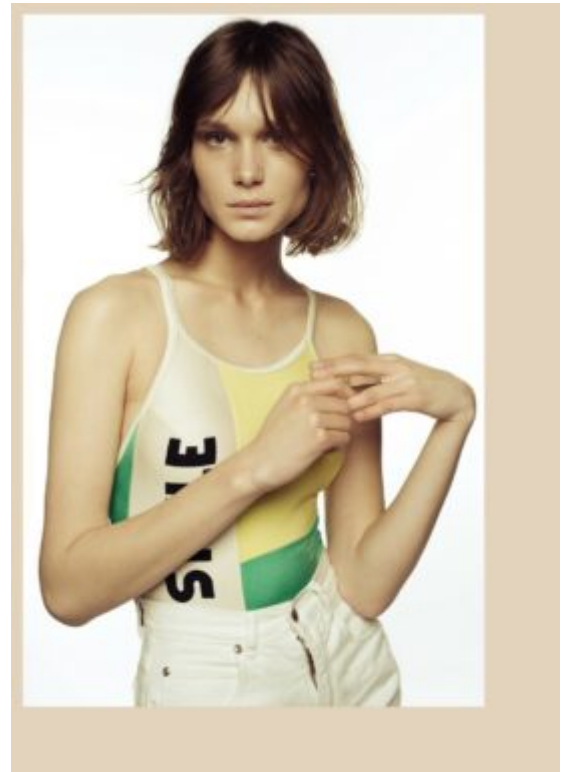

TRUE MODELS

Jagoda Lupicka

177.5 | 82.5 / 61 / 90 / 39 | Blond / Blue

TRUE MODELS

Jagoda Lupicka

177.5 | 82.5 / 61 / 90 / 39 | Blond / Blue

TRUE MODELS

Jagoda Lupicka

177.5 | 82.5 / 61 / 90 / 39 | Blond / Blue

TRUE MODELS

Jagoda Lupicka

177.5 | 82.5 / 61 / 90 / 39 | Blond / Blue

TRUE MODELS

Jagoda Lupicka

177.5 | 82.5 / 61 / 90 / 39 | Blond / Blue

TRUE MODELS

Jagoda Lupicka

177.5 | 82.5 / 61 / 90 / 39 | Blond / Blue

TRUE MODELS

Jagoda Lupicka

177.5 | 82.5 / 61 / 90 / 39 | Blond / Blue

TRUE MODELS

Jagoda Lupicka

177.5 | 82.5 / 61 / 90 / 39 | Blond / Blue