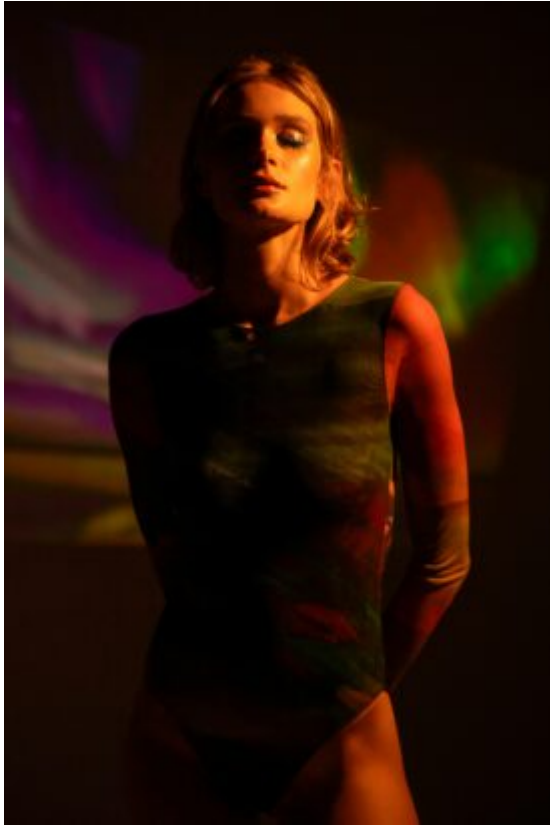

TRUE MODELS

Jagoda Lupicka

177.5 | 82.5 / 61 / 90 / 39 | Blond / Blue

TRUE MODELS

Jagoda Lupicka

177.5 | 82.5 / 61 / 90 / 39 | Blond / Blue

TRUE MODELS

Jagoda Lupicka

177.5 | 82.5 / 61 / 90 / 39 | Blond / Blue

TRUE MODELS

Jagoda Lupicka

177.5 | 82.5 / 61 / 90 / 39 | Blond / Blue

TRUE MODELS

Jagoda Lupicka

177.5 | 82.5 / 61 / 90 / 39 | Blond / Blue

TRUE MODELS

Jagoda Lupicka

177.5 | 82.5 / 61 / 90 / 39 | Blond / Blue

TRUE MODELS

Jagoda Lupicka

177.5 | 82.5 / 61 / 90 / 39 | Blond / Blue

TRUE MODELS

Jagoda Lupicka

177.5 | 82.5 / 61 / 90 / 39 | Blond / Blue

TRUE MODELS

Jagoda Lupicka

177.5 | 82.5 / 61 / 90 / 39 | Blond / Blue

TRUE MODELS

Jagoda Lupicka

177.5 | 82.5 / 61 / 90 / 39 | Blond / Blue